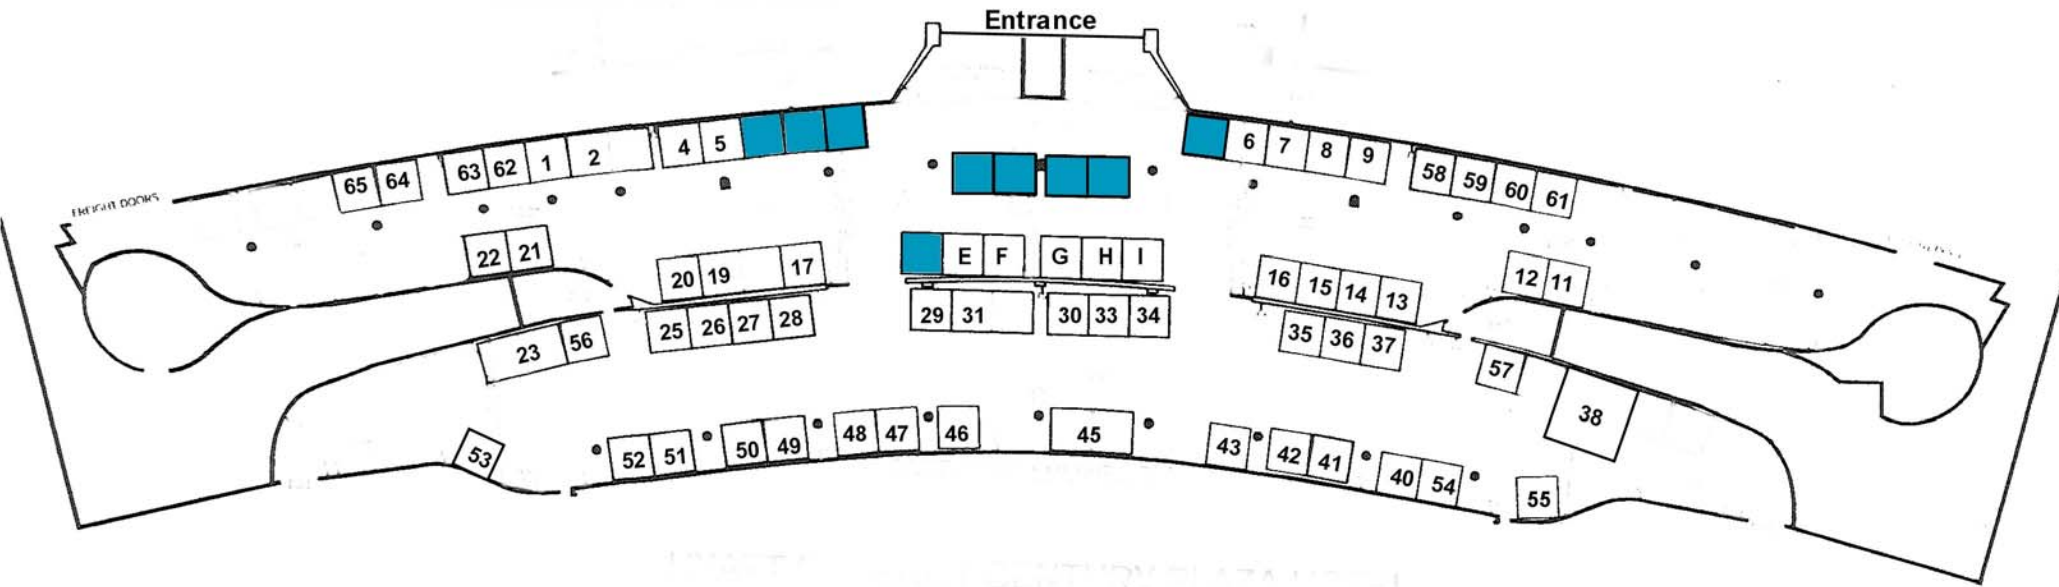

Governors' Global Climate Summit 2

Hyatt Regency Century Plaza
2025 Avenue Of The Stars
Los Angeles, CA 90067

Green Solutions Showcase Floor Plan

 = Sponsor Booths

- Booths are 10'X10'
- Ceiling Height 10'
- Column Width 22"